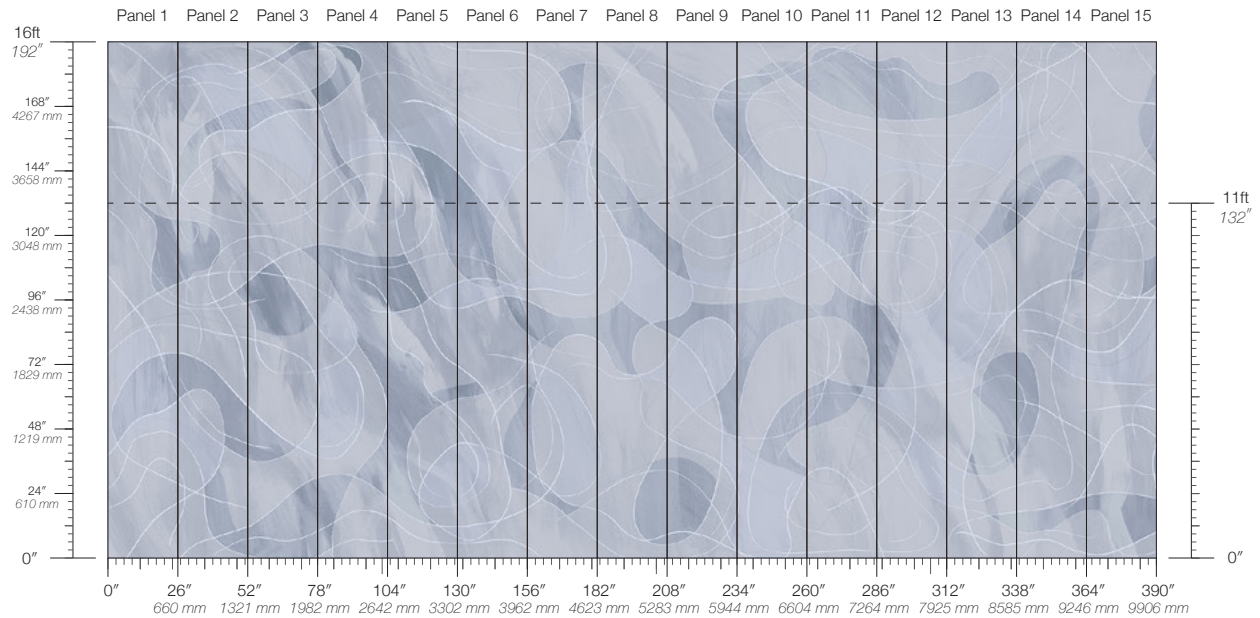

Oblique Wave

Suitable for residential and some commercial projects

COLOR
Wave

STOCK
Made to order

MAINTENANCE
Water-based cleanser

CONTACT
sales@calicowallpaper.com
+1 718 243 1705
57 Lispenard Street
New York, NY 10013 USA

ITEM
5048

LEAD TIME
4 weeks to print

ENVIRONMENTAL
FSC Certified Content

CONTENT
Clay-Coated Paper

MINIMUM
1 panel

SPECS
100% Cellulose face
Non-woven backing
7.1 oz per linear yard
117 g per linear meter
Smooth surface texture

DISCLAIMER
Refer to our website to see the full mural artwork. Reference the physical sample for color and texture. Panel maps represent mural artwork only.

PANEL WIDTH
26" / 661 mm trimmed

PRICE
Available upon request

PANEL HEIGHT
132" / 3353 mm standard
192" / 4877 mm extended

ORIGIN
USA

TESTING
(US) ASTM E84 Adhered Class A

REPEAT
Non-repeating

DETAILS
Custom options available