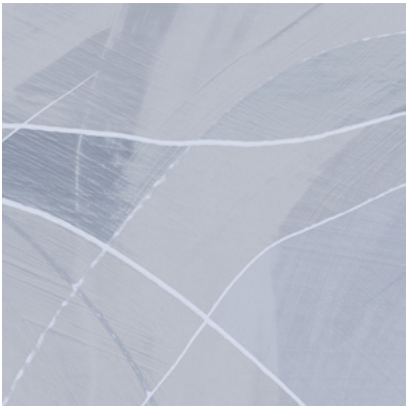

Calico

OBLIQUE

Tear Sheet

Oblique is an exploration of the shape of a line.

ARC

CURVE

ETCH

ORBIT

SKEW

SPIRAL

SWIRL

WAVE

Oblique Wave

Suitable for residential and some commercial projects

COLOR
Wave

STOCK
Made to order

MINIMUM
1 panel

SPECS
100% Cellulose face
Non-woven backing
7.1 oz per linear yard
117 g per linear meter
Smooth surface texture

DISCLAIMER
Refer to our website to see the full mural artwork. Reference the physical sample for color and texture. Panel maps represent mural artwork only.